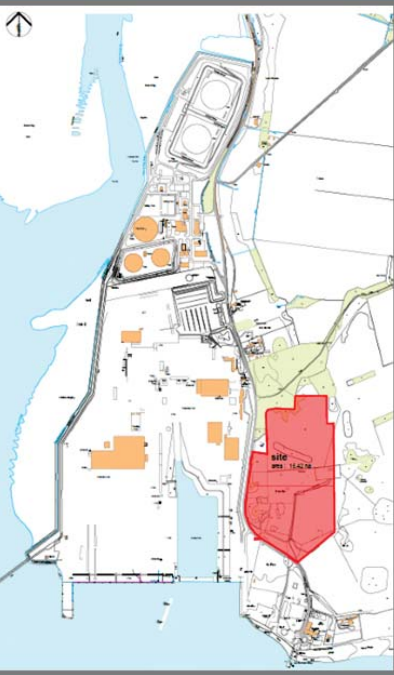

DROP-IN PUBLIC EXHIBITION

Victoria Hall, Cromarty

Tuesday 21st March || 15:00 - 20:00 hrs

Pre-application consultation on a major development proposal for a High Voltage Cable Manufacturing Plant.

Site: Land East of Nigg Energy Park, the B9175 road and north of the former Welding School at Nigg.

This is an opportunity to view the draft proposals and discuss your views with the planning consultants and the prospective applicants.